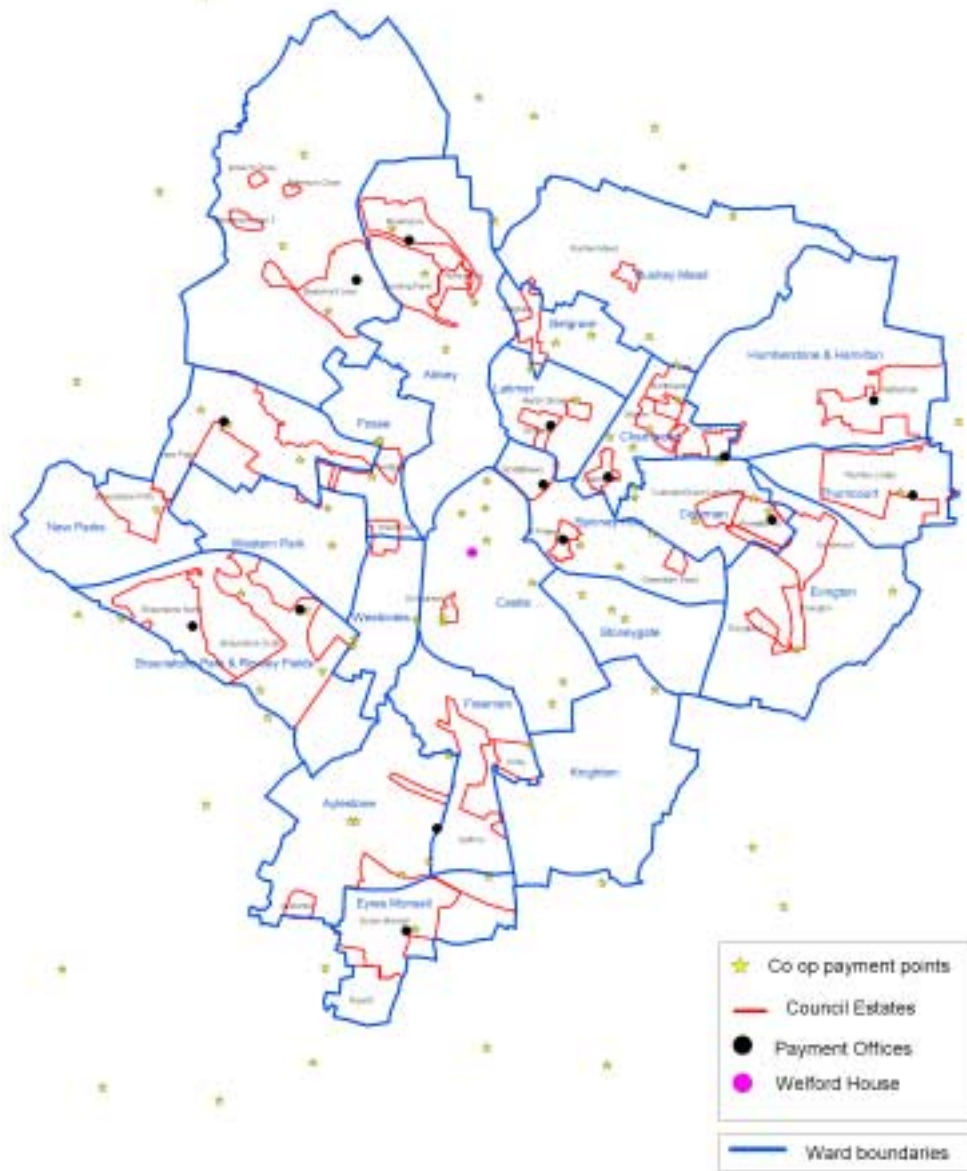

Map of Co op Outlets

Map is for reference only and does not constitute a contract. Council is not responsible for any errors or omissions. All rights reserved. © 2010 Council.

Scale: 1cm = 0.4km